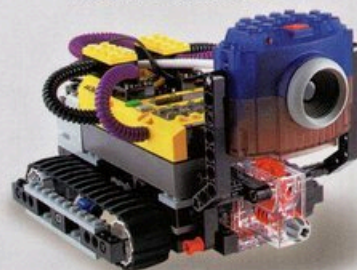

Add the LEGO CAM to your Robotics Invention System! Robotics Invention System pieces sold separately.

Vision Command Software

C. Make your inventions even more powerful!

Expand your robots capabilities with these MINDSTORMS accessories. Includes a Constructopedia which contains detailed instructions of how each sensor should be used. Requires #3804, #9747 or #9719 Robotics Invention System or #9735 Robotics Discovery Set for use. Remote control requires 2AA batteries (not included). Ages 9+. 45 pieces.
#3801 Ultimate Accessory Set \$49.99